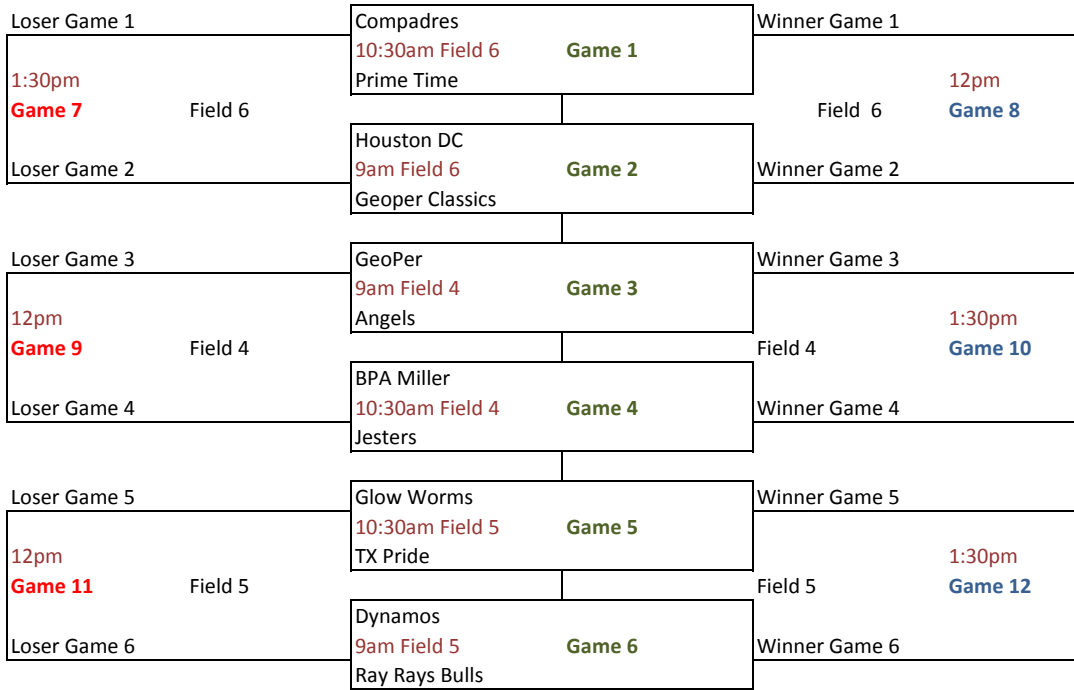

# OPENING ROUND BRACKET

**LOSERS BRACKET**

**AA Major Double Elim Bracket**

**LOSERS BRACKET**

**AA Elim Bracket**

**LOSERS BRACKET**

**A-Major Double Elim Bracket**